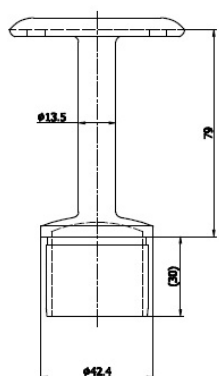

PRODUCT SHEET

Description:

Round Fixed Rail Support, SS316-Brushed, $\varnothing 42,4 \times 2,0 \times 79 \text{mm}$

Item number:

22.10.401-0

Units	Box	Carton	HS Code	Barcode
Pcs.	20	80	8302419000	 5704866108515