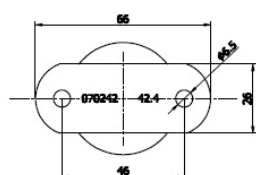

PRODUCT SHEET

Description:

Round Fixed Rail Support, SS316-Brushed, $\varnothing 42,4 \times 2,0 \times 79 \text{mm}$

Item number:

22.10.401-0

Units	Box	Carton	HS Code	Barcode
Pcs.	20	80	8302419000	 5704866108515